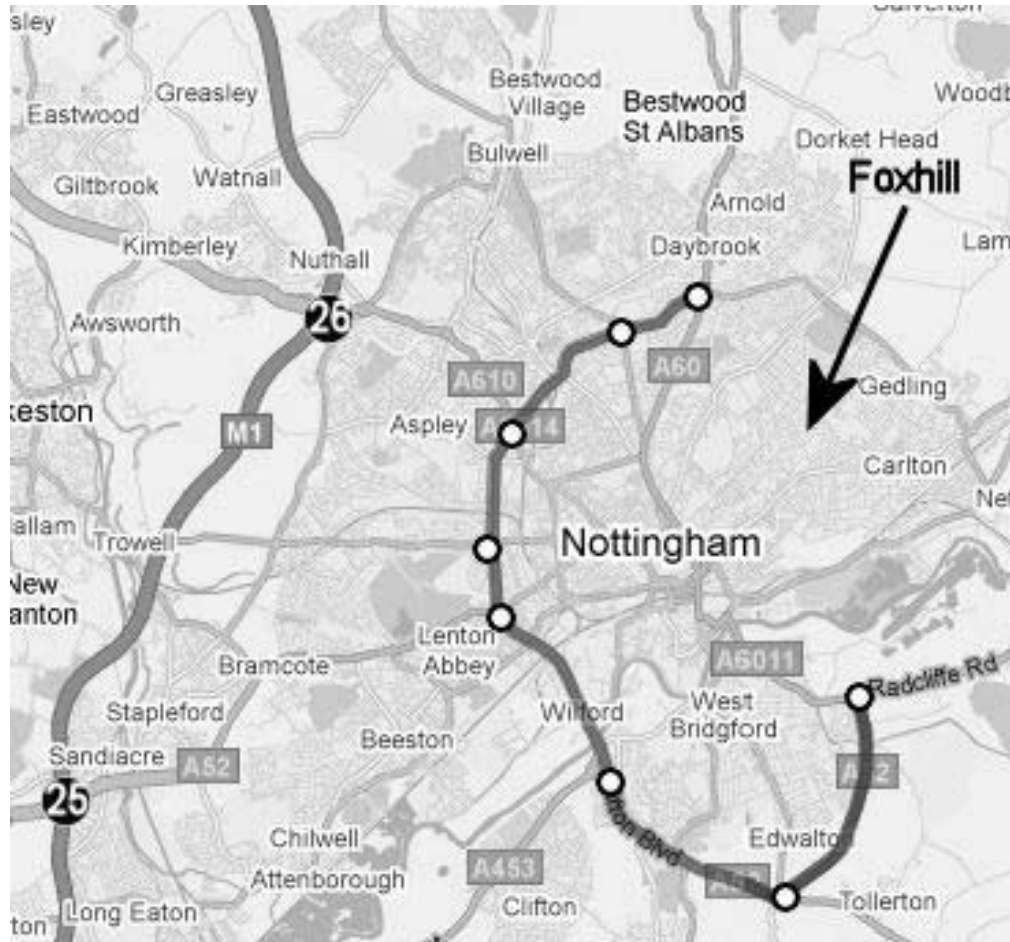

**Foxhill Evangelical Church is situated in the north-easterly suburbs of Nottingham.**

SatNav Ref: 30 Hillview Road, NG4 1LB

## Directions from the North-west, West and South-west (M1 J26, 7.6m – about 20 mins)

- A) Take A610 southeast towards Nottingham for 2.6m
  - B) Turn Left (northeast) on Ring Road A6514/Western Boulevard/Valley Rd (signed for A60 Mansfield) for 2.9m
  - C) Turn Right (south) on A60/Mansfield Road towards the City Centre for 0.4m
  - D) Turn Left (east) on Woodthorpe Drive towards Woodborough Road for 0.9m
  - E) Turn Right (southwest) on B684/Woodborough Road towards Porchester Road for 0.2m
  - F) Turn Left (south) on Porchester Road towards Morley Road for 0.7m
  - G) Turn Left (east) on Morley Road towards Hillview Road for 0.3m
  - H) Turn Right (south) on Hillview Road towards Foxhill Road for 0.3m
  - I) Arrive at Foxhill Evangelical Church
- 

## Directions from the North and North-east

Approach Nottingham along the A60 (Mansfield Road) towards the city centre.

Pick up directions from the North-west, West and South-west at step D (above)

## Directions from the South and South-east (Ring Road A52 4.4m about 15 mins)

A) Leaving the Ring Road (A52), head southwest on A6011/Radcliffe Road towards the City Centre for 1.7m

B) As the road forks left, keep to the right and carry straight on (north-west) on A6011/Lady Bay Bridge for 0.5m